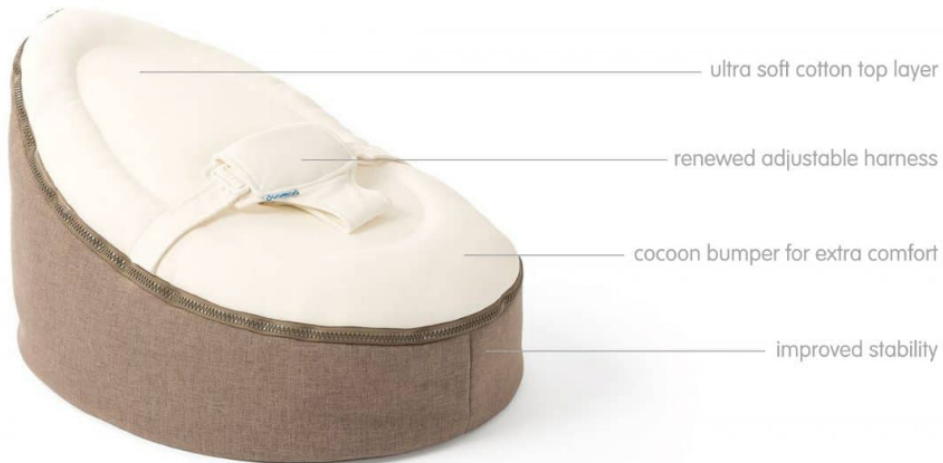

THE DOOMOO BABY BEAN BAG

The Doomoo range is the real and recognised brand for babies and is distributed by Medicare in County Wicklow. Beanbags.ie is an approved seller of these wonderful baby bean bags to hospitals, crèches and expecting mothers throughout Ireland. Doomoo is the original, unrivalled in comfort, quality, design and safety for babies.

The Doomoo has been designed with your baby in mind and boasts a number of unique features. For instance, all Doomoo seats feature two seat covers so that your seat can grow with your baby. For the first few months you can use the covering with plastic safety clasps top ensure that the baby doesn't slip or fall from the bag. As the baby outgrows this feature you can remove the cover and replace with a plain cover with no clasps. The bean bag then works just like a normal bean bag. The base of the bag is flat and solid so that the bean bag can be placed safely on a surface without a risk of rolling and falling.

Safety clasp for security

Flat Stable Design

The Doomoo range is designed with your baby's enjoyment and safety in mind, and the adaptable design of this bean bag means it can stay with them as they grow. Ultra-soft fabric and polystyrene micro balls combine to make a bean bag that provides the utmost in comfort to your baby.

The second layer, without the harness, lets your child mould the seat to suit them as they grow older and are more able to sit up and relax by themselves.

Both layers are made of 95% cotton, so your little one gets softness and comfort, and can also be machine washed, so you don't have to worry about any spills. The base of the seat, while not machine washable, is easily wiped clean with a damp cloth.